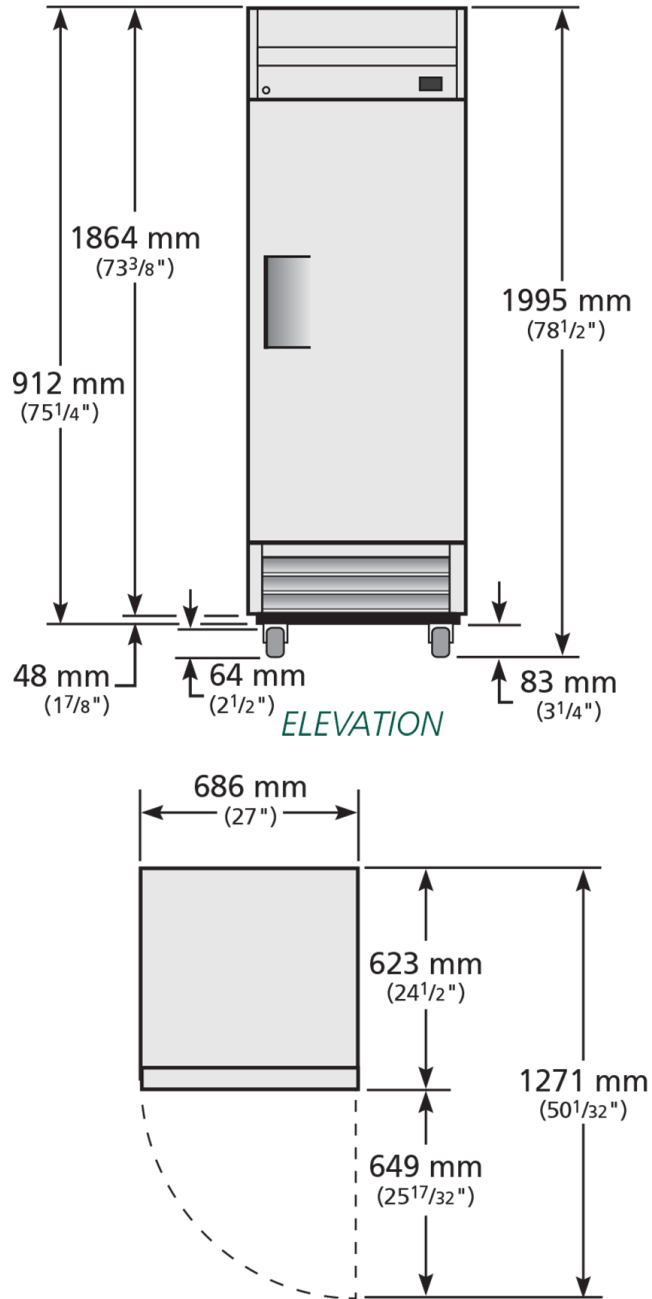

Upright Cabinets

T-19-HC

 Upright Foodservice Refrigerator, 1 Full Solid Swing Door

Dimensions		Build		Technical	
External Width (mm)	686	Door Description	1 Solid Swing Door	Temperature Holding	0.5 : 3.3°C
External Depth (mm)	623	Door Opening	Right (standard) or Left.	Refrigerant	R290
External Height (mm)	1995	Exterior Construction	Stainless steel front, aluminium sides & rear	Voltage / Frequency / Phase	220-240V/50Hz/1
Exclusions	Depth does not include 13 mm for rear access panel.	Interior Construction	Clear coated aluminium, stainless steel base	Amps	0.9
Net Volume (Litres)	350	Air Intake Position	Front	Wattage	207
Gross Volume (Litres)	538	Ventilation Position	Rear	Climate Class	5
Supplied Shelves	4	Clearance Required	26 mm rear, zero sides	Operating Statement	Heavy Duty: This appliance is intended for use in ambient temperatures up to 40°C.
Shelf Size (L x D mm)	582 x 464	Cord Length (Meters)	2.74	Testing Standard	EN 16825
Internal Net Height (mm)	1300	Internal Lighting	LED	EEC	C
Unpackaged Weight (kg)	101	Standard w/ Locks	standard	EI	41.8
Packaged Weight (kg)	112			kWh/24hr	1.35
Packaged Dimensions (W x D x H mm)	788 x 788 x 2058			kWh/Annum	495
Supplied Supports	ø 64 mm castors (83 mm height)			Defrost Type	Auto

Specifications subject to change without notice.
Chart dimensions rounded up to the next whole millimeter (inches rounded up to the 1/8")

UK & Ireland [0800 783 2049](tel:08007832049)
EMEA [+41 61 563 07 05](tel:+41615630705)
Australia [+61 2 9619 9999](tel:+61296199999)

TFIUK@truemfg.com
TrueGermCustomerService@truemfg.com
TrueRefAus@truemfg.com

T-19-HC

🇬🇧 Upright Foodservice Refrigerator, 1 Full Solid Swing Door

Specifications subject to change without notice.
Chart dimensions rounded up to the next whole millimeter (inches rounded up to the 1/8")